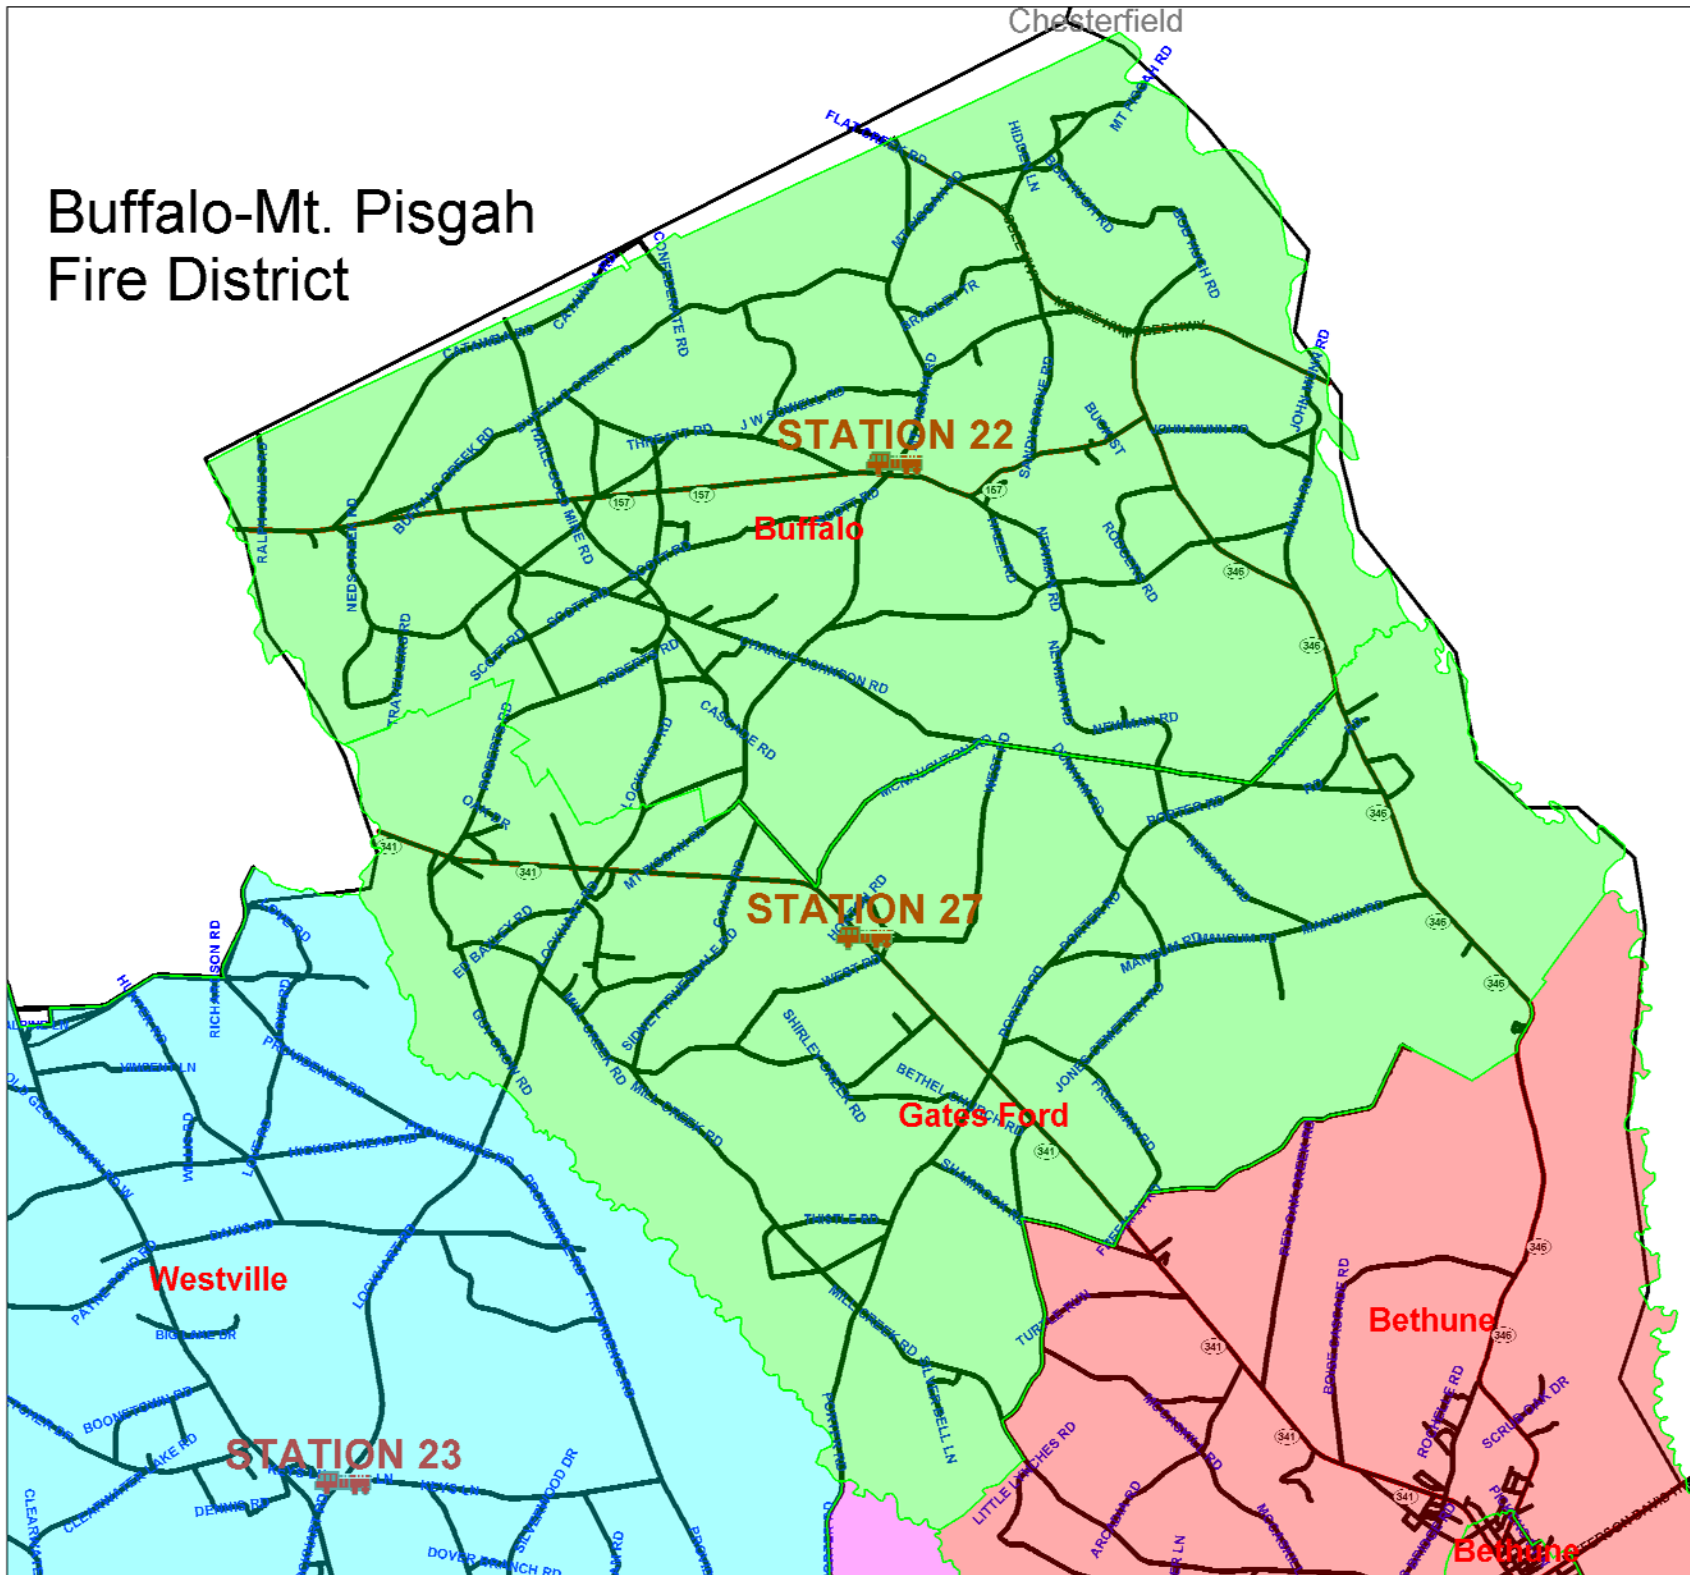

Buffalo-Mt. Pisgah Fire District

Centerlines
Highway:
 — No
 — Yes

Fire Districts
FIRE_DIST:
 Buffalo
 Gates Ford
 Westville
 Bethune
 Cassatt

Regional Counties
 County Boundary

Fire Stations

Updated
5-4-15

0 9000
1" = 9000ft